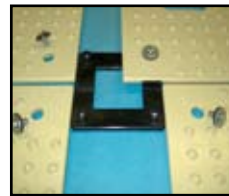

- * Hand Cutouts for lifting.
- * Corner holes for connectors.
- * Tough 1/2" thick polyethylene.
- * Made from 100% original material.
- * Available either Light Color or Utility Black.
- * Leading cleat design for superior surface traction.
- * Withstands the weight of heavy vehicles & machinery.

Connectors for **TRAKMAT®** are available in several ver-

2-Way
Heavy Duty Urethane

4-Way
Heavy Duty Urethane

Ground Stake

* **TRAKMAT®** is available with one side smooth when you need to protect surfaces from potential markings or indentations that could be caused by the traction cleat pattern.